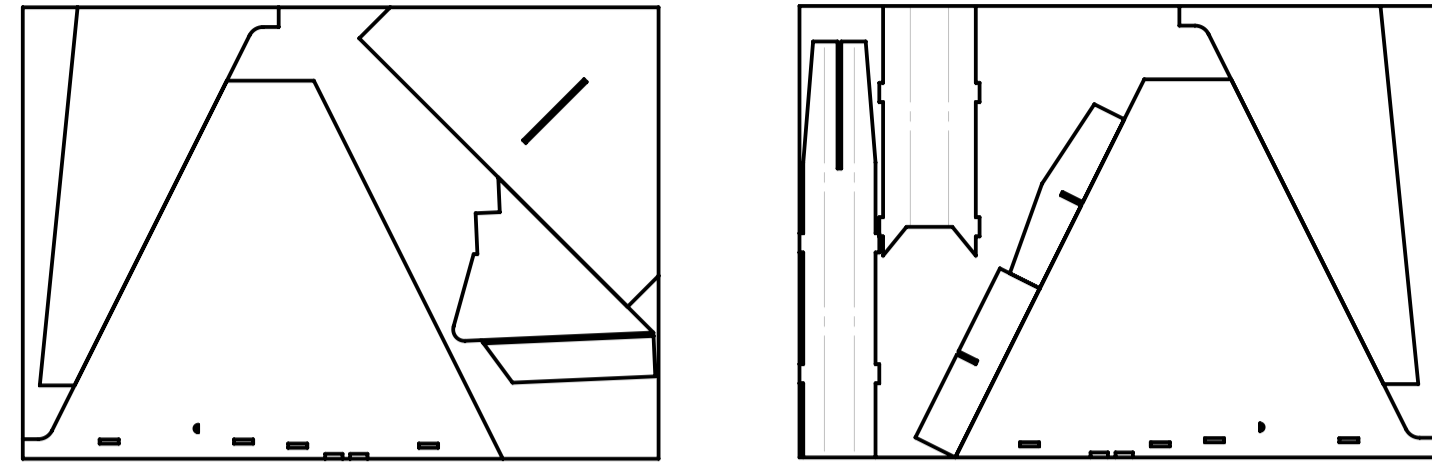

Big FT Flyer

Drawn by G. Owen.
Based on a design by
Josh Bixler @ FliteTest.com

Black Lines - Cut Through
Red Lines - Cut 50% Through
Blue Lines - Notes

Big FT Flyer

Drawn by G. Owen.
Based on a design by
Josh Bixler @ FliteTest.com

SUGGESTED COMPONENT LAYOUT ON A1 SHEETS

Black Lines - Cut Through
Red Lines - Cut 50% Through
Blue Lines - Notes