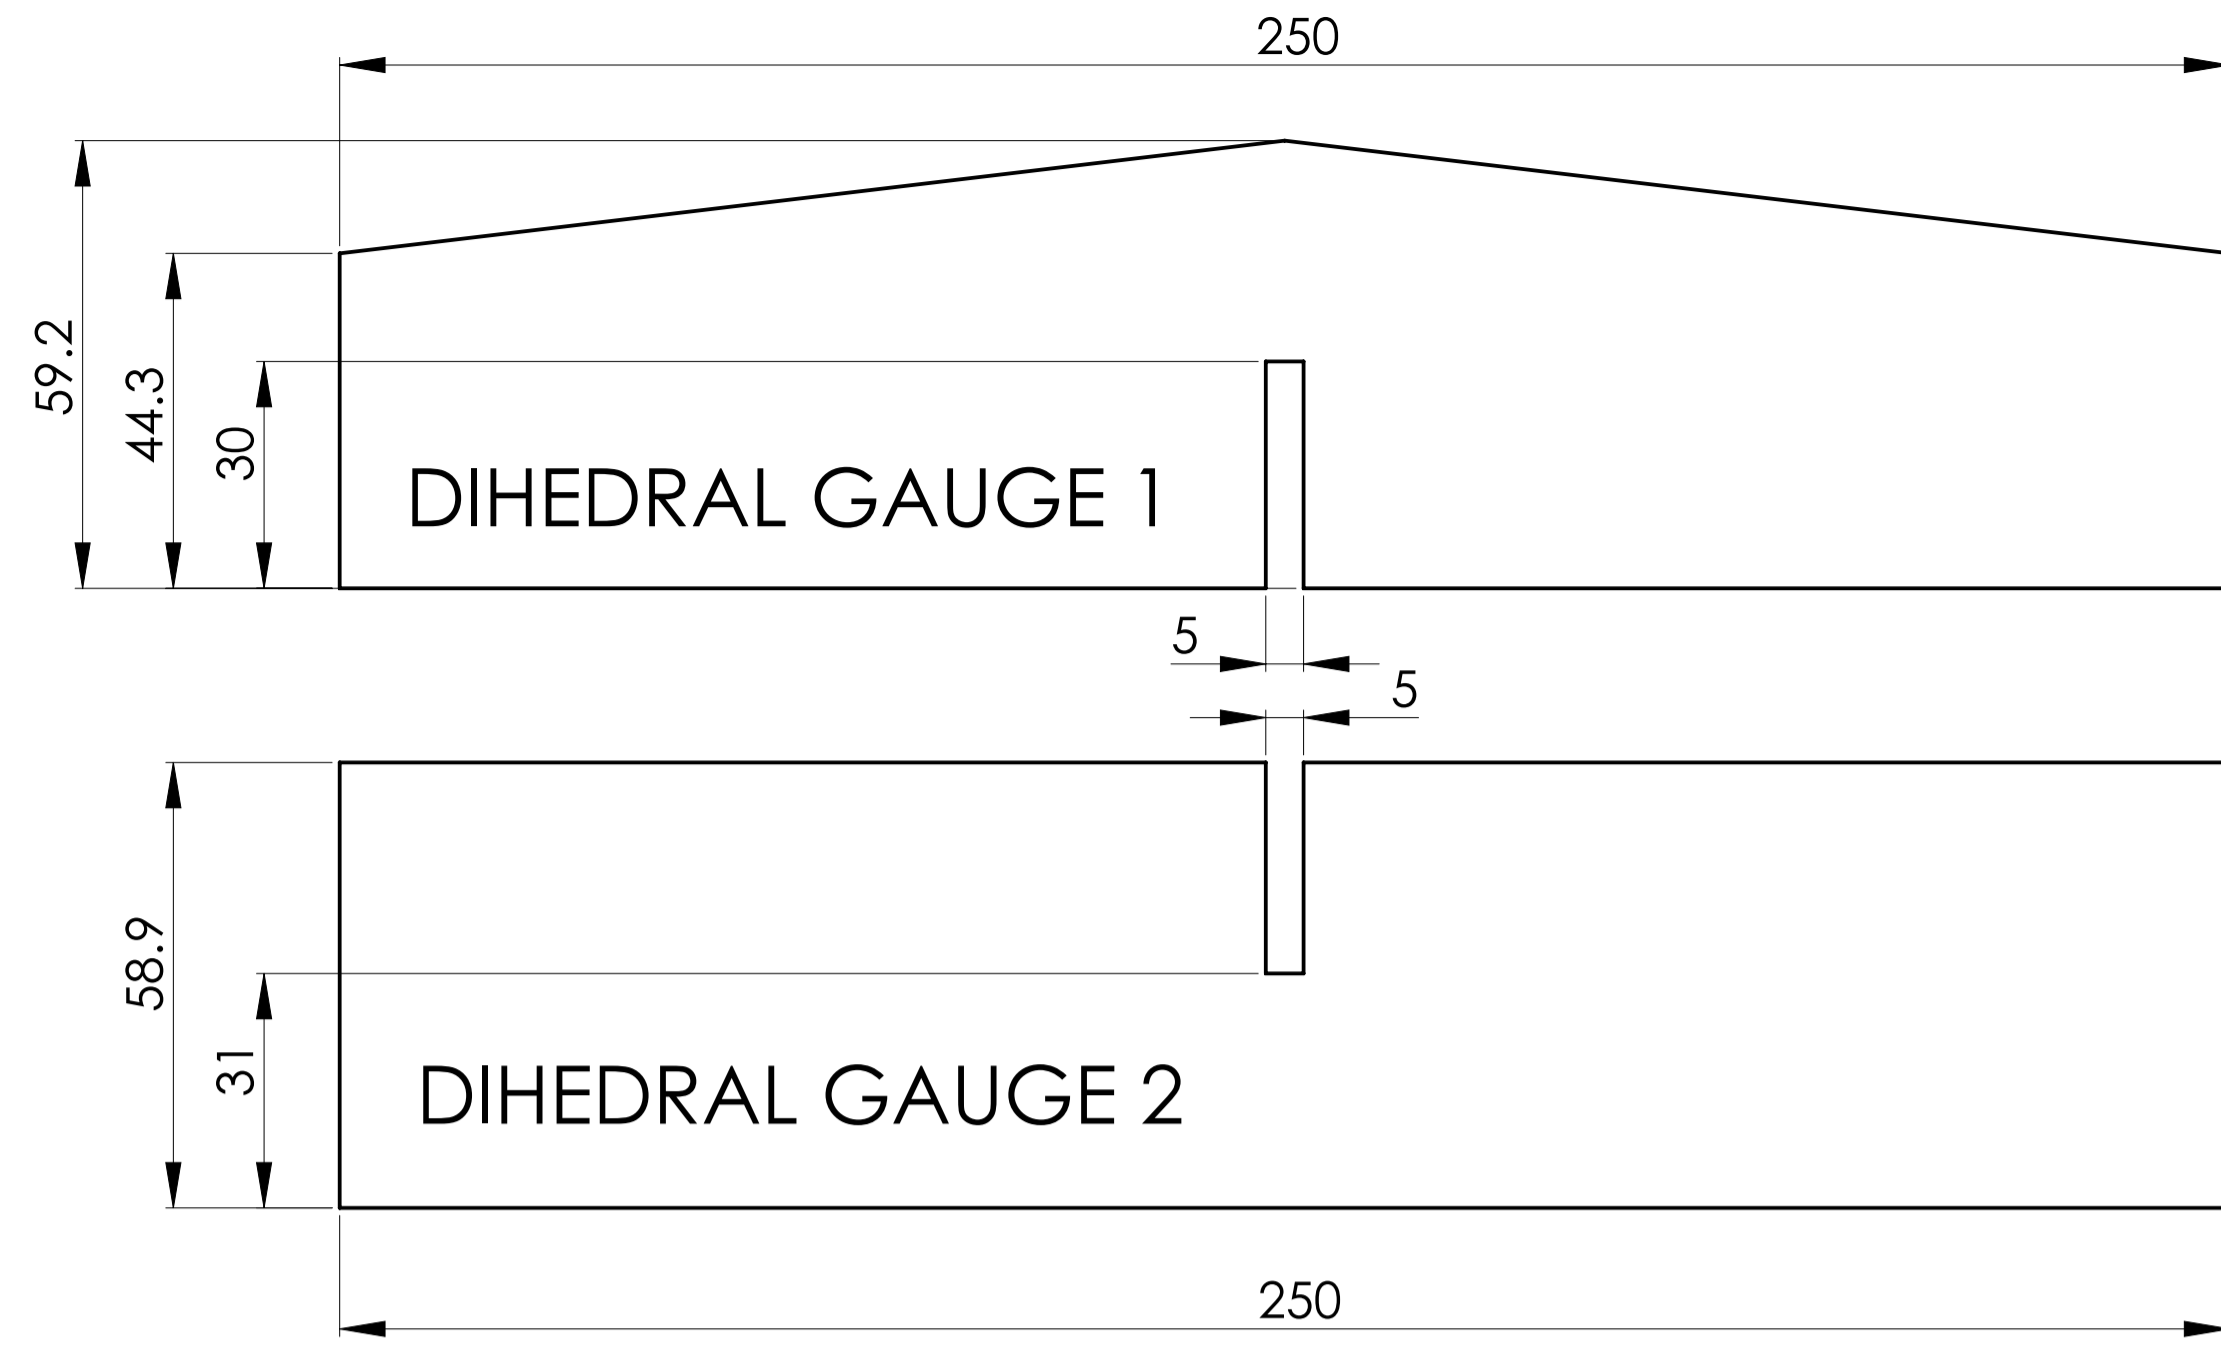

Big FT Flyer

Drawn by G. Owen.
Based on a design by
Josh Bixler @ FliteTest.com

Black Lines - Cut Through
Red Lines - Cut 50% Through
Blue Lines - Notes

Big FT Flyer

Drawn by G. Owen.
Based on a design by
Josh Bixler @ FliteTest.com

SUGGESTED COMPONENT LAYOUT ON A1 SHEETS

Black Lines - Cut Through
Red Lines - Cut 50% Through
Blue Lines - Notes