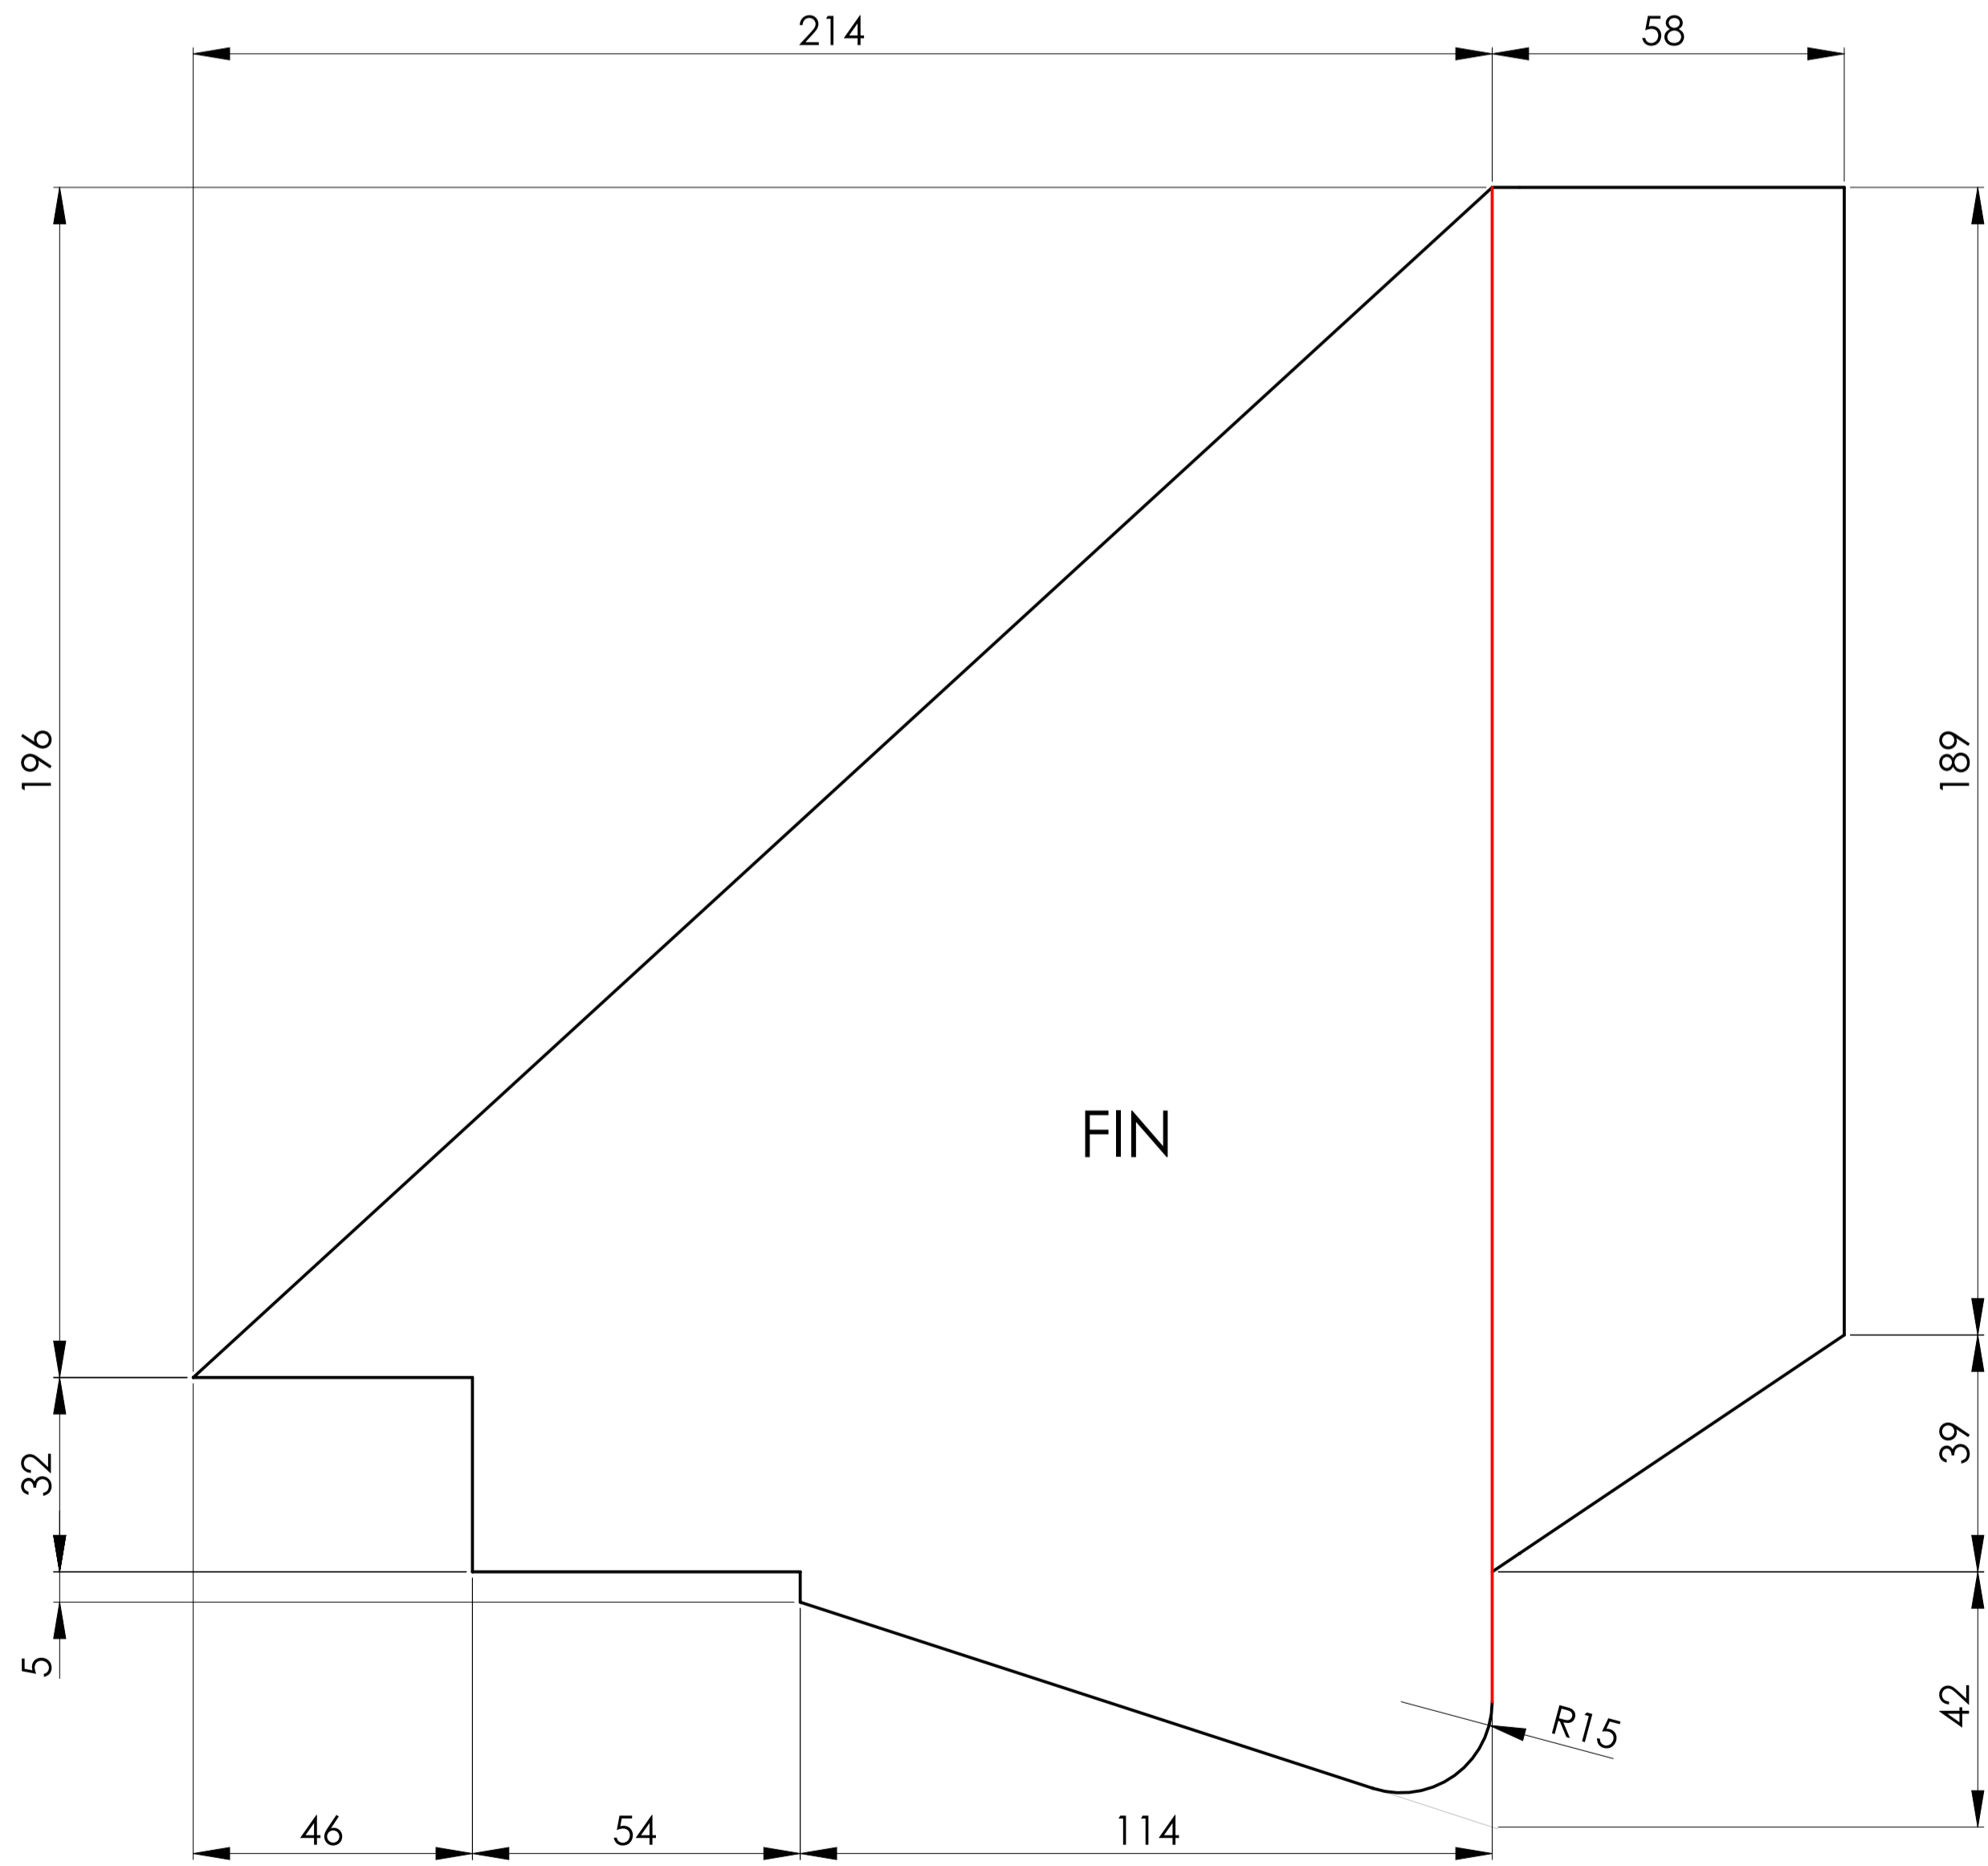

Big FT Flyer

Drawn by G. Owen.
Based on a design by
Josh Bixler @ FliteTest.com

Black Lines - Cut Through
Red Lines - Cut 50% Through
Blue Lines - Notes

Big FT Flyer

Drawn by G. Owen.
Based on a design by
Josh Bixler @ FliteTest.com

SUGGESTED COMPONENT LAYOUT ON A1 SHEETS

Black Lines - Cut Through
Red Lines - Cut 50% Through
Blue Lines - Notes