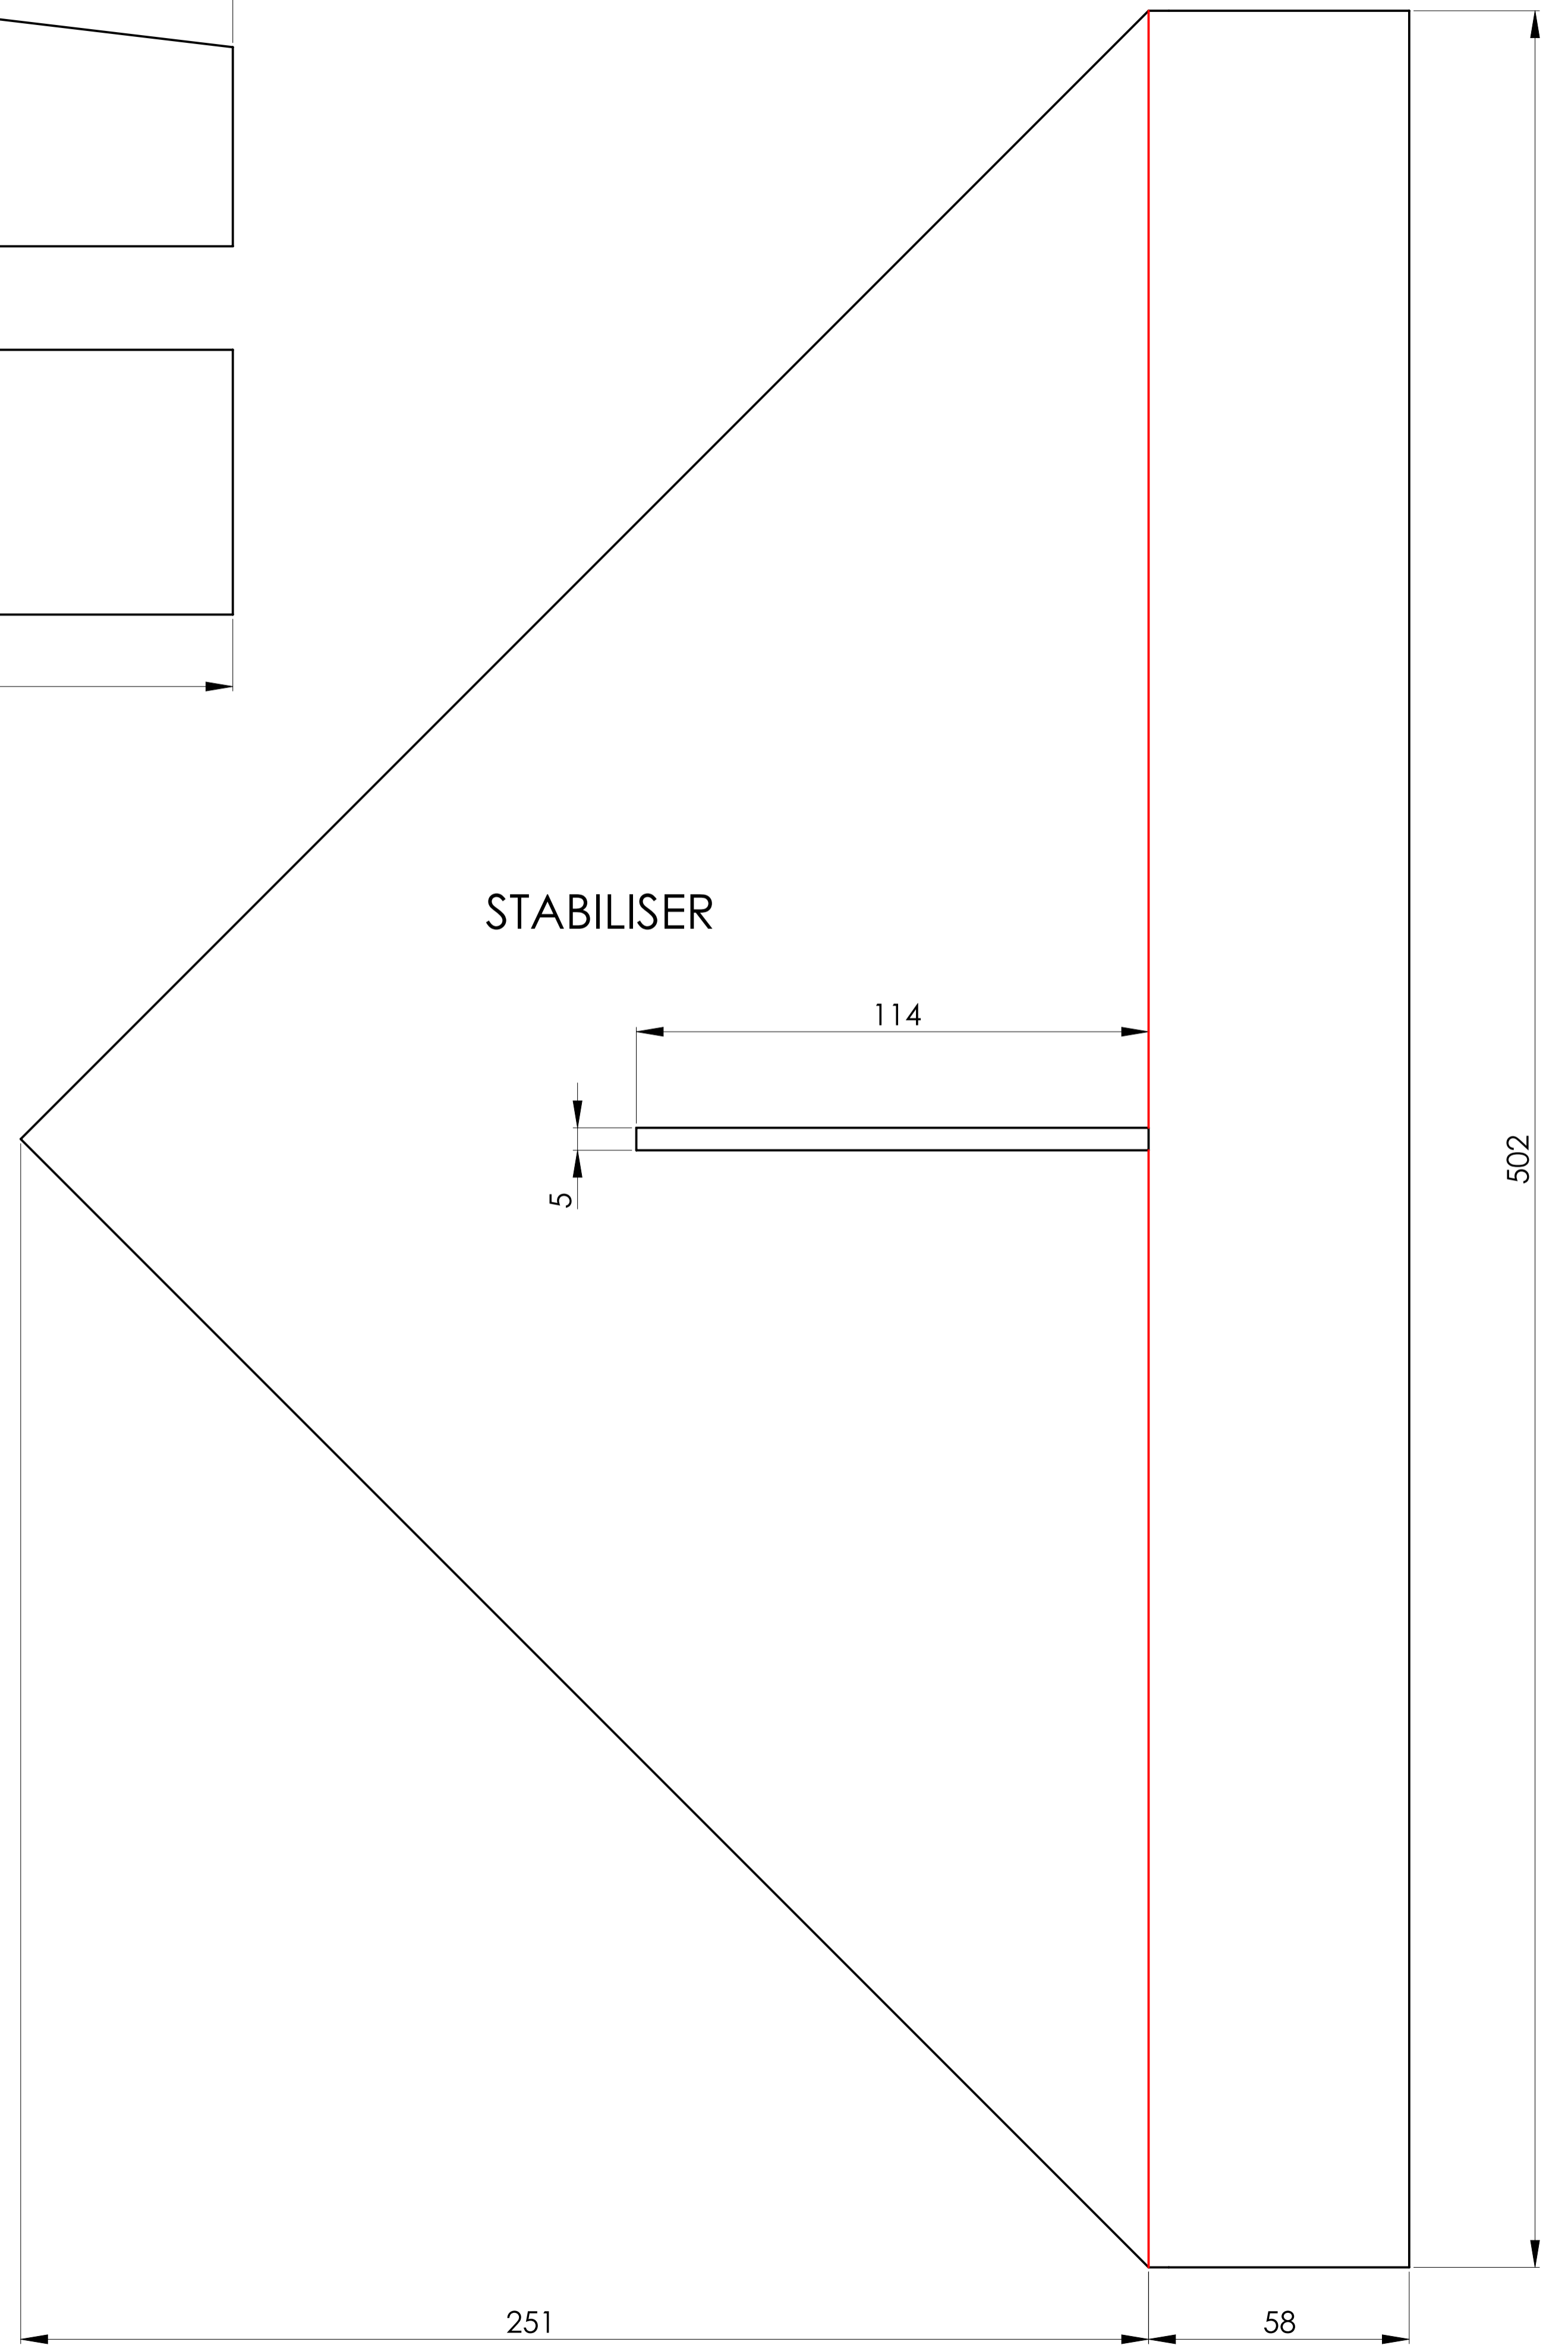

Big FT Flyer

Drawn by G. Owen.
Based on a design by
Josh Bixler @ FliteTest.com

Black Lines - Cut Through
Red Lines - Cut 50% Through
Blue Lines - Notes

Big FT Flyer

Drawn by G. Owen.
Based on a design by
Josh Bixler @ FliteTest.com

SUGGESTED COMPONENT LAYOUT ON A1 SHEETS

Black Lines - Cut Through
Red Lines - Cut 50% Through
Blue Lines - Notes